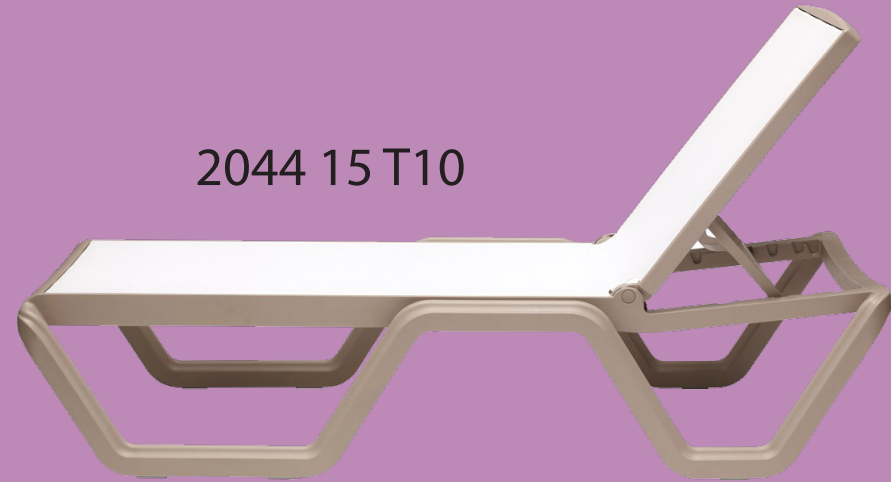

Vela

Design Gianluca Pasotti

Elegant & Functional
Sun-bed

MADE IN ITALY

Vela is the sun bed that reinvents the rules of relaxation.

The structure is ergonomic, comfortable, easy to handle and resistant, thanks to the molding technology with gas injection and latest generation technopolymer enriched with fiberglass. Stainless steel screws, backrest adjustable in 5 positions.

2044 81 T81

2044 10 T10

Vela

The fabric can be replaced with ease by any operator, and it can be re-used because reversible. The fabric is UV-resistant, thermally welded, easy to clean, washable with soap and water. synthetic, breathable, water-repellent, non-deformable,

Vela

SIZES AND STACKING

EU REGISTERED DESIGN

With wheels

Vela Sun-bed in Hilton Salwa Resort, Qatar

Vela

l sides, it has
it has an uni
-bed that rei
f design whic
sides. It has e
t has an und
d that reinve
sion which r
s. It has a fr
s an unders
rules for rei
it fits seamle
ade with the latest gener
esign which means it fir
es for relaxation. Eler
s' seamlessly into o
with the latest ge
in which means
s for relaxatio
seamlessly
with the late