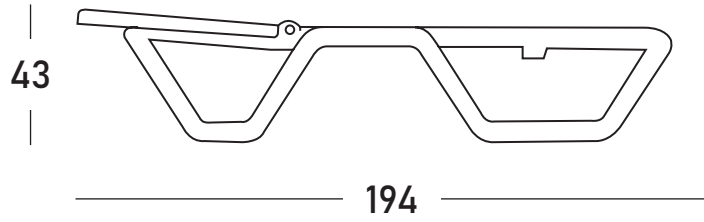

2044 81 T81

2044 10 T10

Vela

The fabric can be replaced with ease by any operator, and it can be re-used because reversible. The fabric is UV-resistant, thermally welded, easy to clean, washable with soap and water. synthetic, breathable, water-repellent, non-deformable,

Vela

SIZES AND STACKING

EU REGISTERED DESIGN

With wheels

Vela Sun-bed in Hilton Salwa Resort, Qatar

Vela

l sides, it has
it has an uni
-bed that rei
f design whic
sides. It has e
t has an und
d that reinve
sion which r
s. It has a fr
s an unders
rules for rei
it fits seamle
ade with the latest gener
esign which means it fir
es for relaxation. Eler
s' seamlessly into o
with the latest ge
in which means
s for relaxatio
seamlessly
with the late