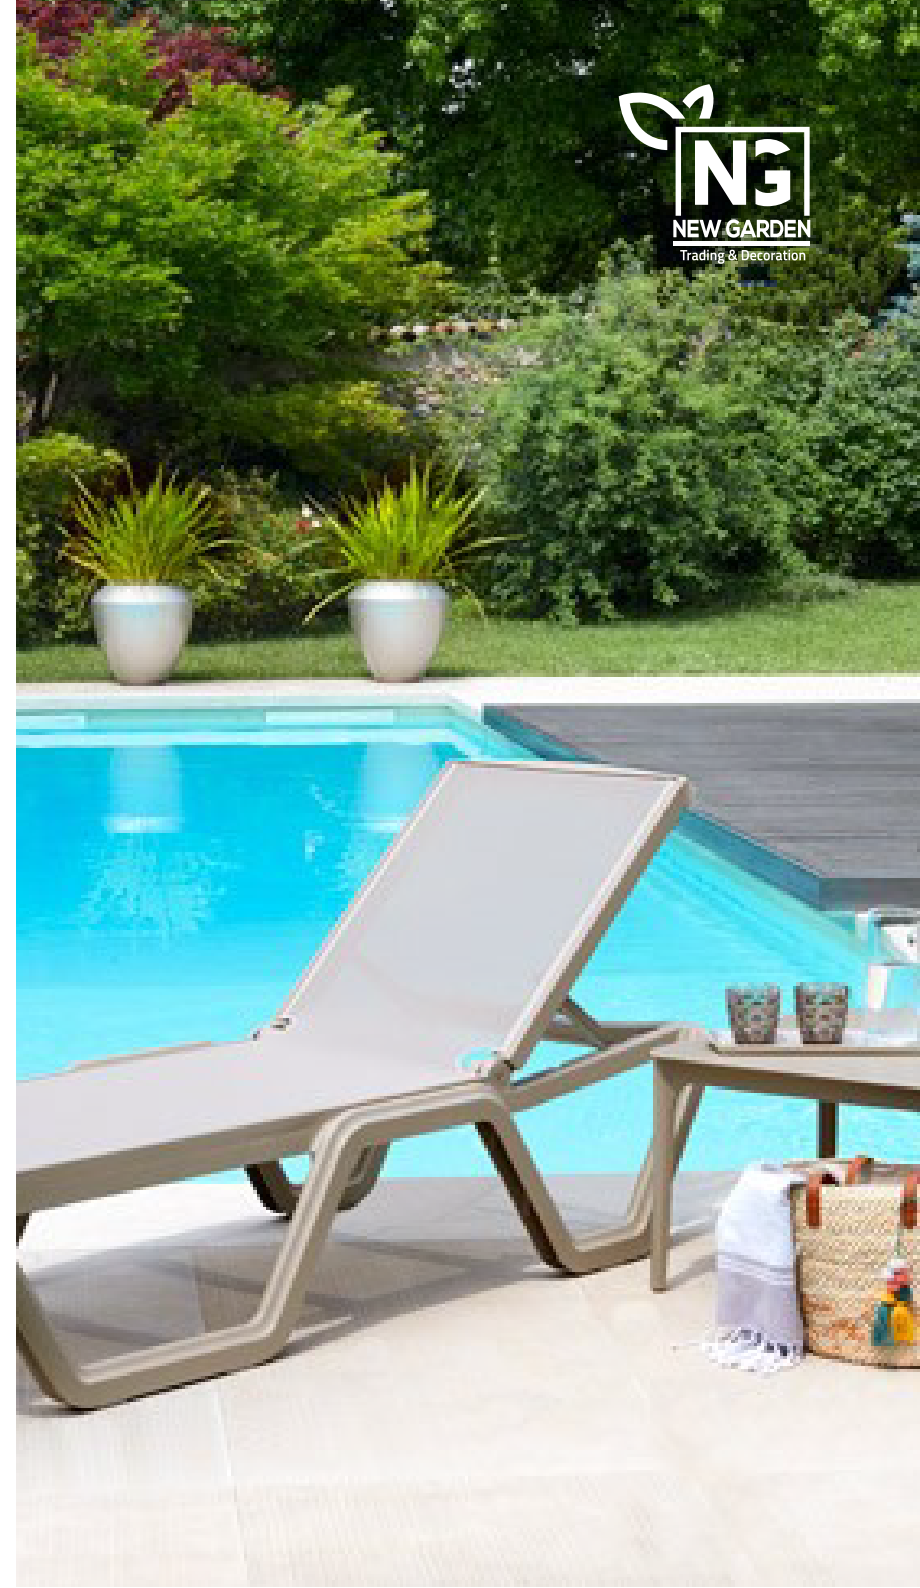

Vela

Design Gianluca Pasotti

Elegant & Functional
Sun-bed

MADE IN ITALY

Vela is the sun bed that reinvents the rules of relaxation.

The structure is ergonomic, comfortable, easy to handle and resistant, thanks to the molding technology with gas injection and latest generation technopolymer enriched with fiberglass. Stainless steel screws, backrest adjustable in 5 positions.

2044 81 T81

2044 10 T10

Vela

The fabric can be replaced with ease by any operator, and it can be re-used because reversible. The fabric is UV-resistant, thermally welded, easy to clean, washable with soap and water. synthetic, breathable, water-repellent, non-deformable,

Vela

SIZES AND STACKING

EU REGISTERED DESIGN

With wheels

Vela Sun-bed in Hilton Salwa Resort, Qatar

Vela

l sides, it has
it has an uni
-bed that rei
f design whic
sides. It has e
t has an und
d that reinve
sion which r
s. It has a fr
s an unders
rules for rei
it fits seamle
ade with the latest gener
esign which means it fir
es for relaxation. Eler
s' seamlessly into o
with the latest ge
in which means
s for relaxatio
seamlessly
with the late